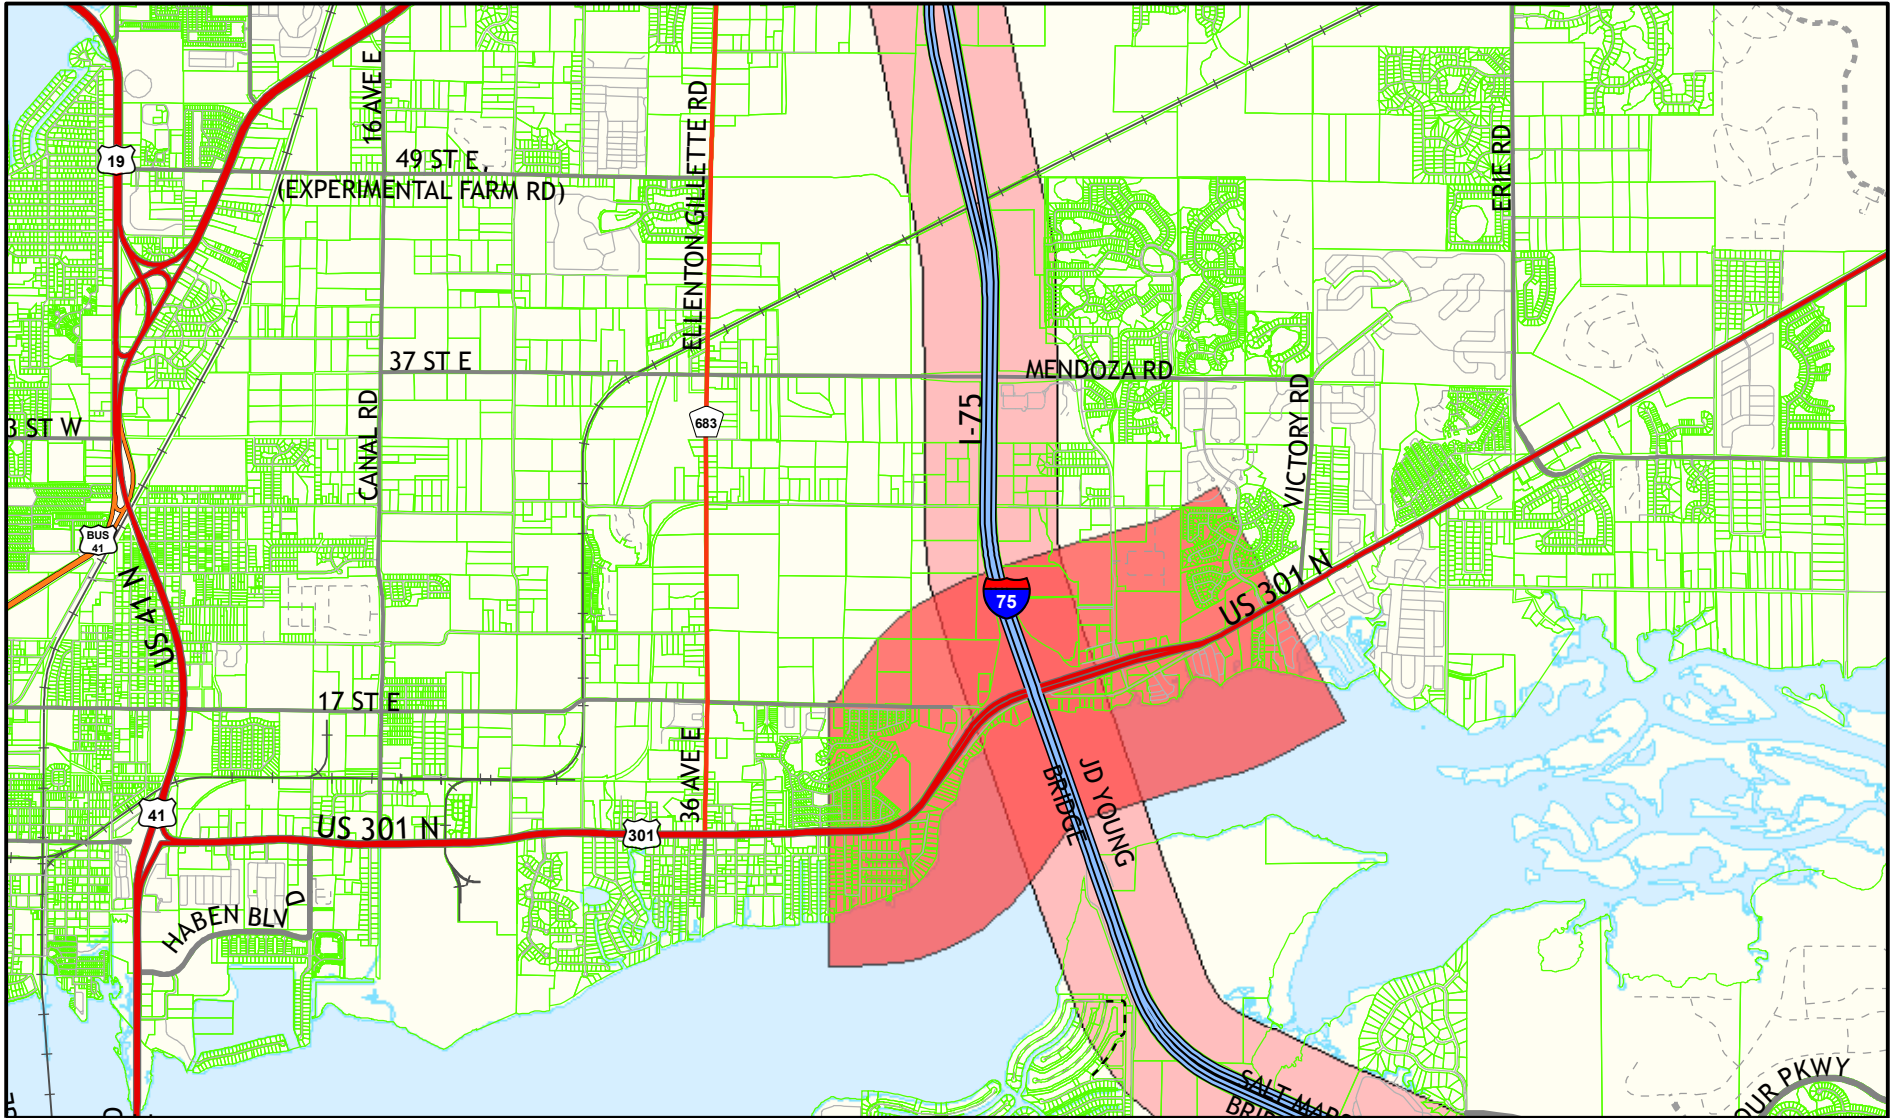

I - 75 / US 301 Entranceways into Manatee County

Entranceways

- US 301 at I-75
- Interstate 75
- Parcel boundaries

Map Author: Iklsh
Creation Date: 11/9/2005
Map Document Name: I75_301_entranceway.mxd